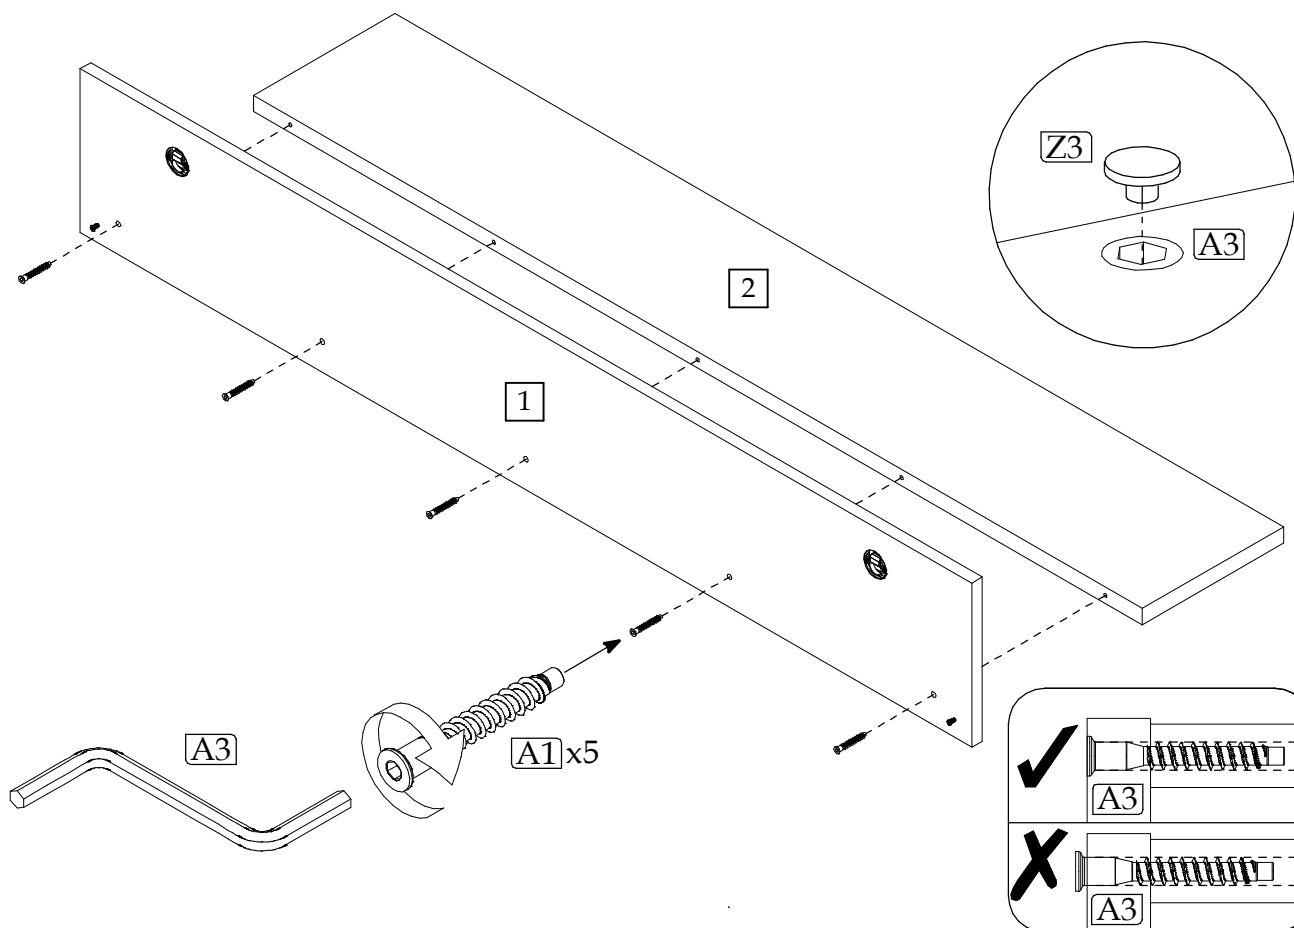

MARES D

20 min

Element symbol	Measurements				Code	Pack
1	1380	220	16	1	1001	1/1
2	1376	219	16	1	1002	1/1

▶ 1

ø6.3x13
T x2

▶ 2

▶ 3