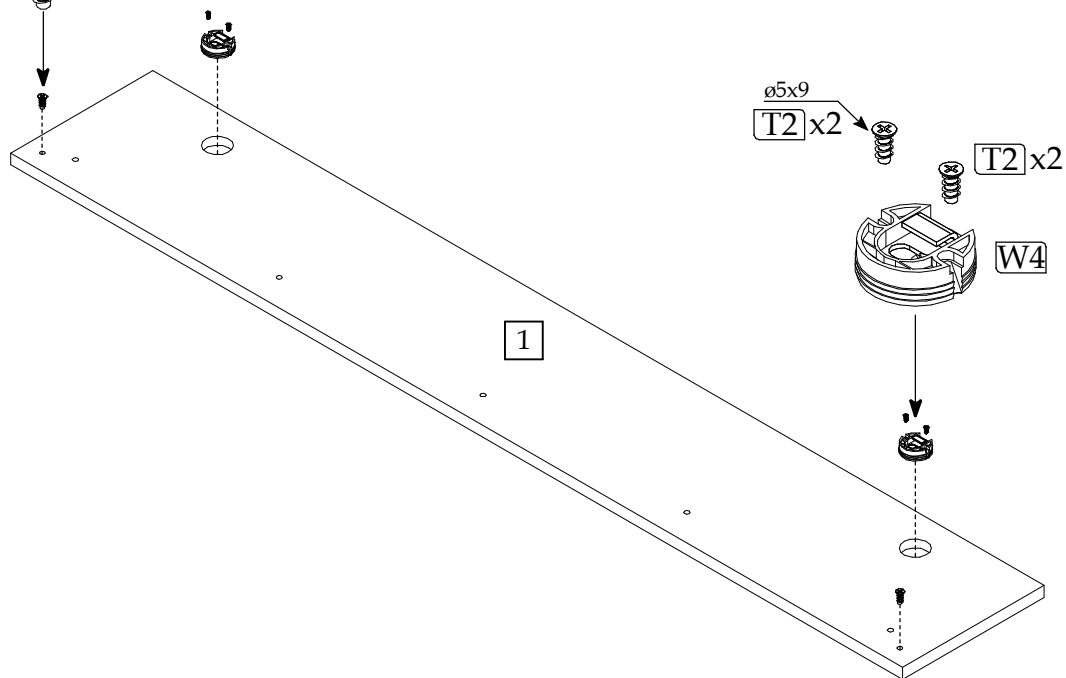

MARES D

20 min

Element symbol	Measurements				Code	Pack
1	1380	220	16	1	1001	1/1
2	1376	219	16	1	1002	1/1

▶ 1

ø6.3x13
T x2

▶ 2

▶ 3