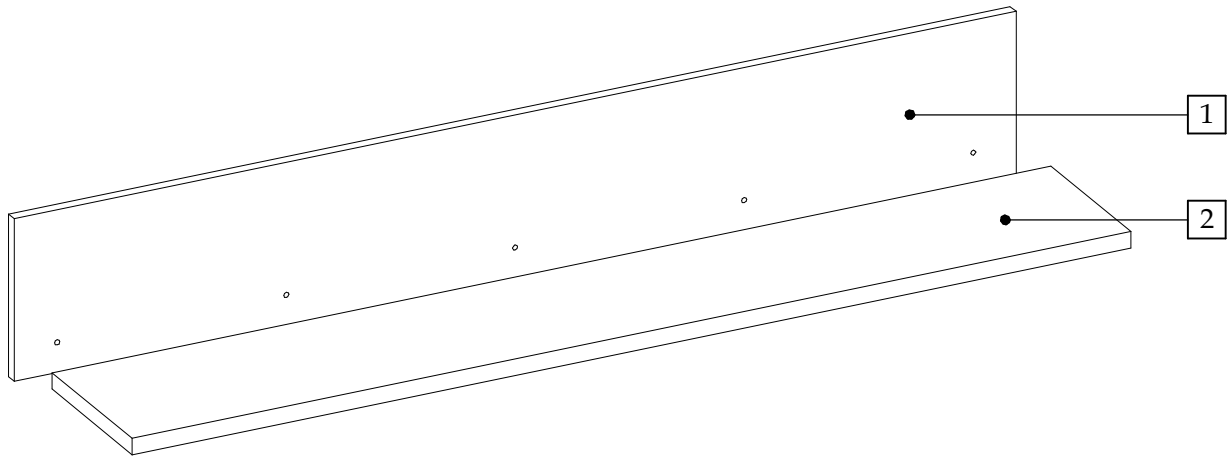

MARES D

20 min

Element symbol	Measurements				Code	Pack
1	1380	220	16	1	1001	1/1
2	1376	219	16	1	1002	1/1

▶ 1

ø6.3x13
T x2

▶ 2

▶ 3