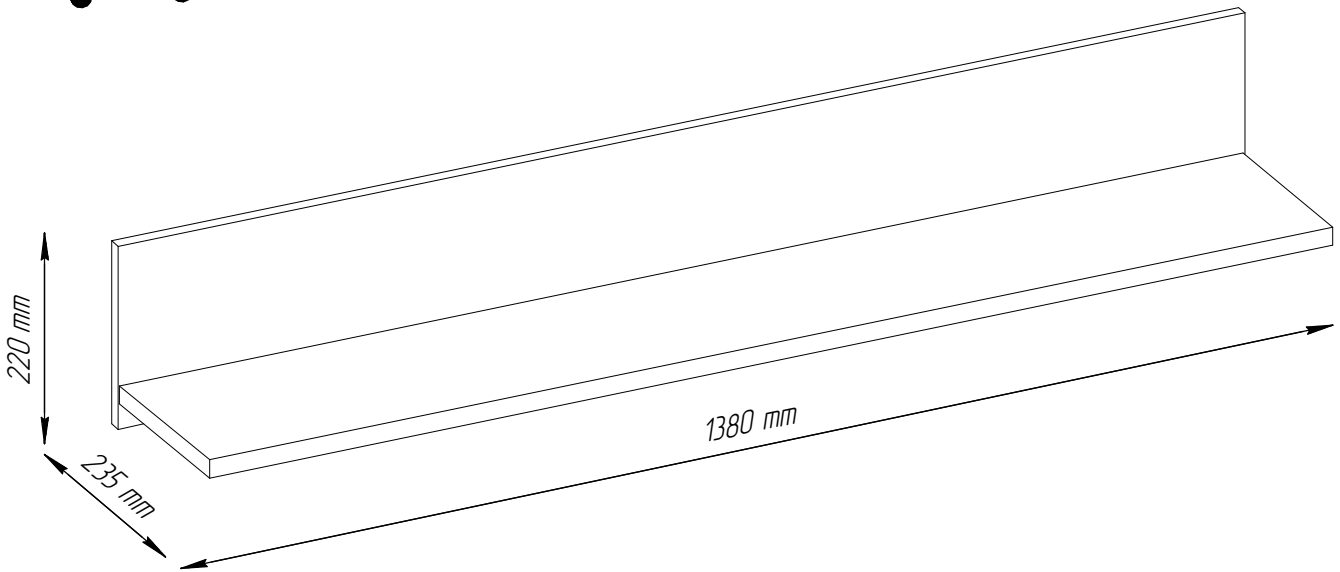

MARES D

20 min

Element symbol	Measurements				Code	Pack
1	1380	220	16	1	1001	1/1
2	1376	219	16	1	1002	1/1

▶ 1

ø6.3x13
T x2

▶ 2

▶ 3